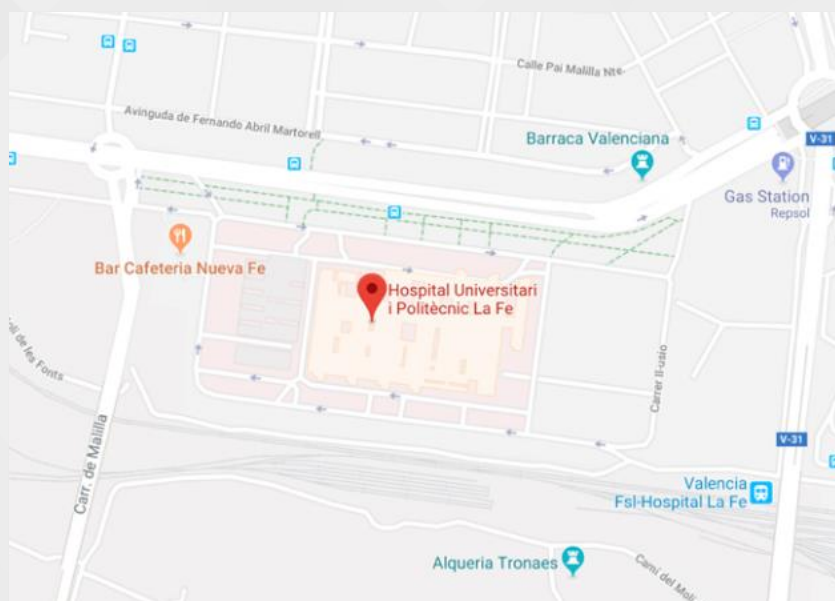

Day 2 (March 13th)

Don't forget to bring your own PC!

9:00 – 9:15	Day 1 Refreshment	Ángel Alberich
9:15 – 10:45	Guided Hands-on: Integrate a sample algorithm I	Ana Jiménez & Rafael López
10:45 – 11:15	Coffee Break	
11:15 – 12:45	Guided Hands-on: Integrate a sample algorithm II	Ana Jiménez & Rafael López
12:45 – 14:00	Lunch at HU La Fe	
14:00 – 15:00	Visit at HU La Fe	
15:00 – 16:30	Guided Hands-on: Integrate a sample algorithm III	Ana Jiménez & Rafael López
16:30 – 17:30	Conclusion: Share what you have learnt	

VENUE

Classroom, Tower A, Ground floor o, La Fe Health Research Institute. Phone in case of lost people: +34 689979934.

Meeting point: “Entrada principal 2”.