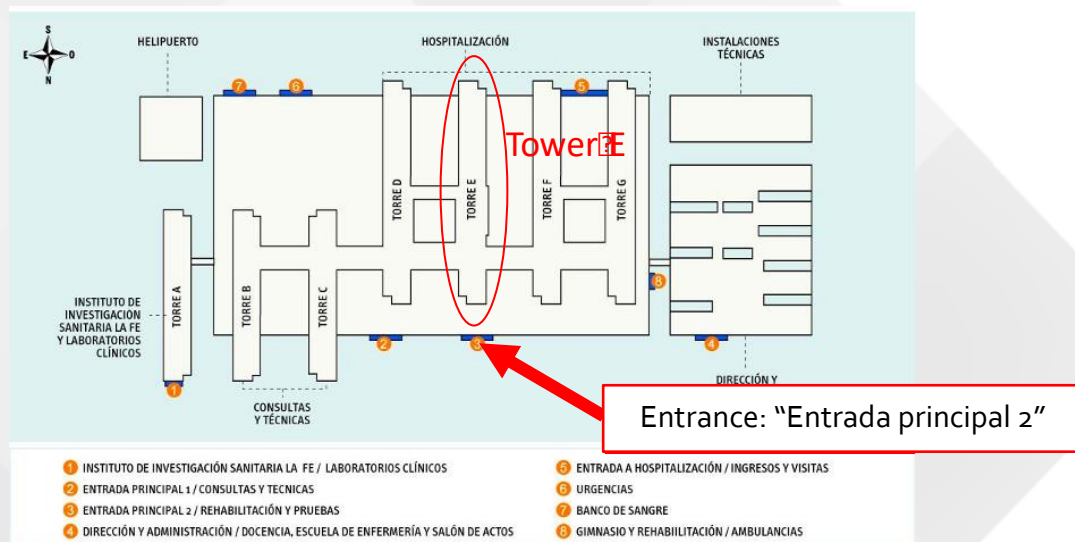

### VENUE

Classroom, Tower A, Ground floor o, La Fe Health Research Institute. Phone in case of lost people: +34 689979934.

**Meeting point: “Entrada principal 2”.**